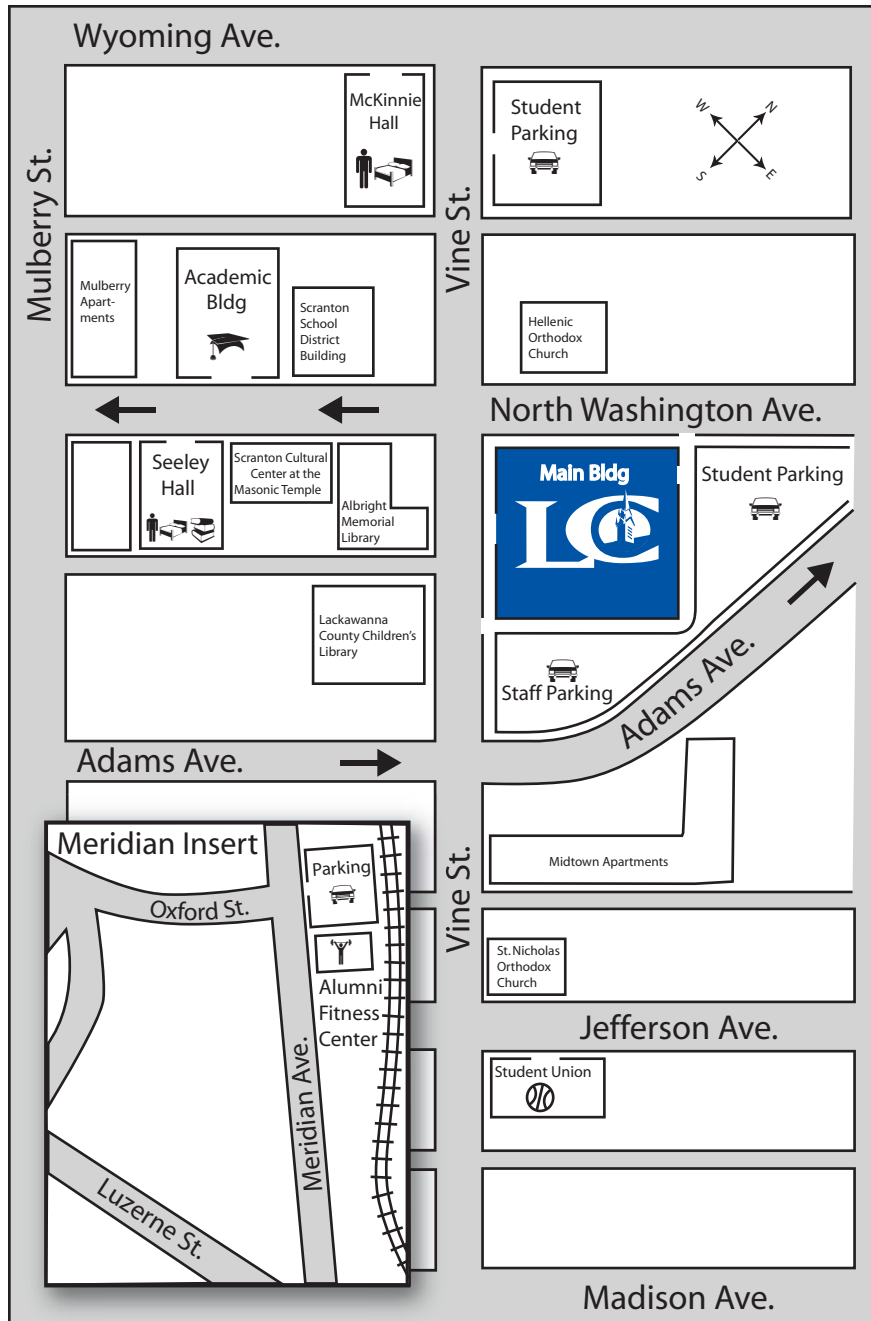

LACKAWANNA COLLEGE CAMPUS MAP

Main Building

- Ground Floor**
 - Bookstore
 - GED
 - Maintenance
 - Lobby
 - First Floor**
 - Administrative Offices
 - Mellow Theater
 - Business Office
 - Financial Aid
 - Registrar
 - Student Affairs
 - Theater Offices
 - Second Floor**
 - Technology Classrooms
 - Third Floor**
 - Cafeteria / Reception Hall
-
- ## Seeley Hall
- Lower Level**
 - Seeley Memorial Library
 - First Floor**
 - Public Safety
 - Developmental Education
 - ACT 101
 - Career Coordinator
 - Student Activities Director
 - Math & Reading Lab
 - Second / Third / Fourth Floors**
 - Dorm
 - Fifth Floor**
 - Police Academy (ACT120)
 - Laundry Room

Academic Building

- Lower Level**
 - Continuing Education
- First Floor**
 - Admissions
 - Classrooms
- Second Floor**
 - Academic Offices
 - Faculty Offices

Student Union

- Athletic Facilities
- Fitness Center
- Spinning Room
- Student Lounge
- Training Room
- Multipurpose Room (Lyceum)

McKinnie Hall

- Men's Dorm
- Housing Director Office

Parking

Alumni Fitness Center

- 321 Meridian Avenue
- Fitness Facilities