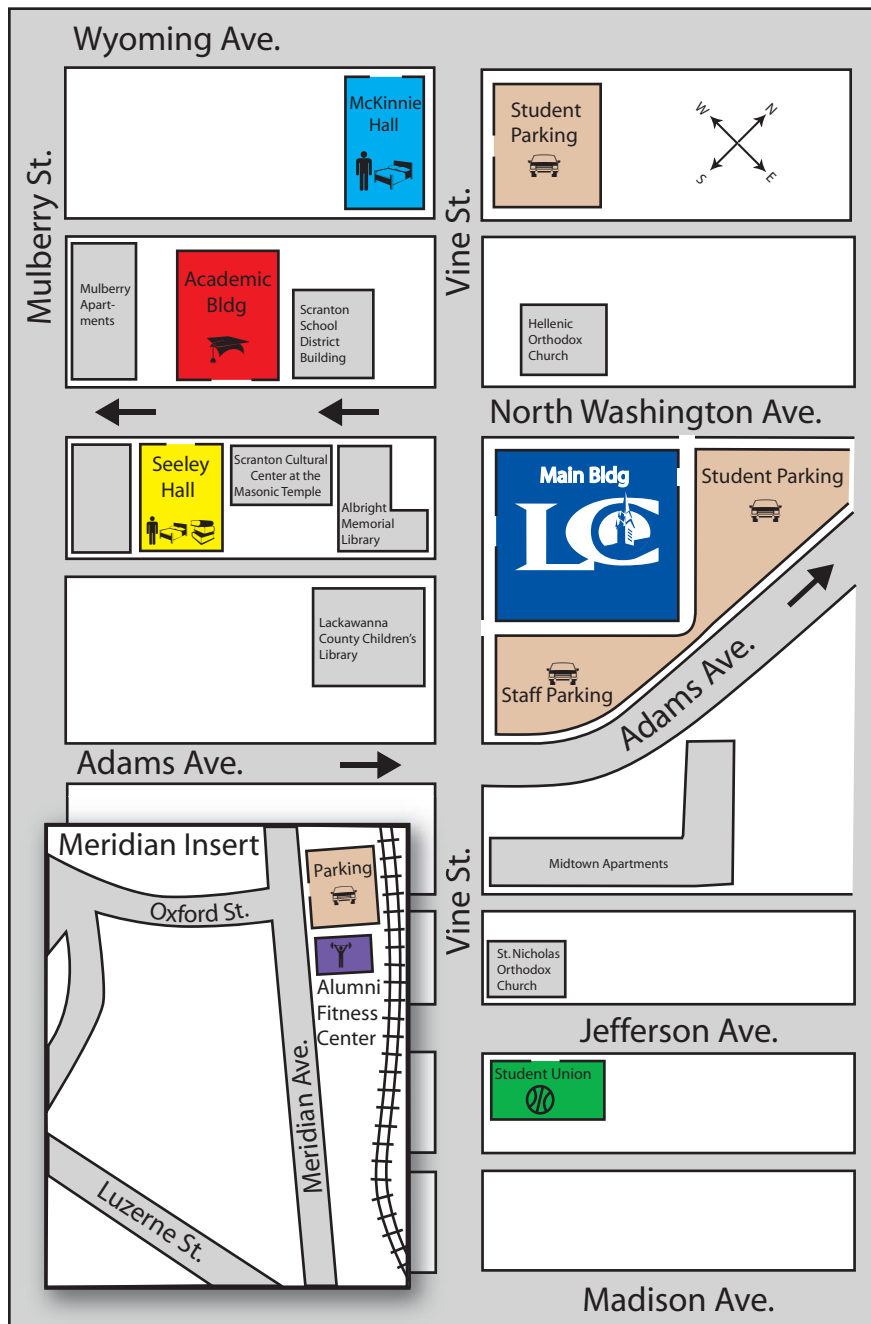

LACKAWANNA COLLEGE CAMPUS MAP

Main Building

- Ground Floor**
 - Bookstore
 - GED
 - Maintenance
 - Lobby
- First Floor**
 - Administrative Offices
 - Mellow Theater
 - Business Office
 - Financial Aid
 - Registrar
 - Student Affairs
 - Theater Offices
- Second Floor**
 - Technology Classrooms
- Third Floor**
 - Cafeteria / Reception Hall
- Seeley Hall **
 - Lower Level**
 - Seeley Memorial Library
 - First Floor**
 - Public Safety
 - Developmental Education
 - ACT 101
 - Career Coordinator
 - Student Activities Director
 - Math & Reading Lab
 - Second / Third / Fourth Floor**
 - Dorm
 - Fifth Floor**
 - Police Academy (ACT120)
 - Laundry Room

Academic Building

- Lower Level**
 - Continuing Education
- First Floor**
 - Admissions
 - Classrooms
- Second Floor**
 - Academic Offices
 - Faculty Offices

Student Union

- Athletic Facilities
- Fitness Center
- Spinning Room
- Student Lounge
- Training Room
- Multipurpose Room (Lyceum)

McKinnie Hall

- Athletic Dorm
- Housing Director Office

Parking

Alumni Fitness Center

321 Meridian Avenue

- Fitness Facilities